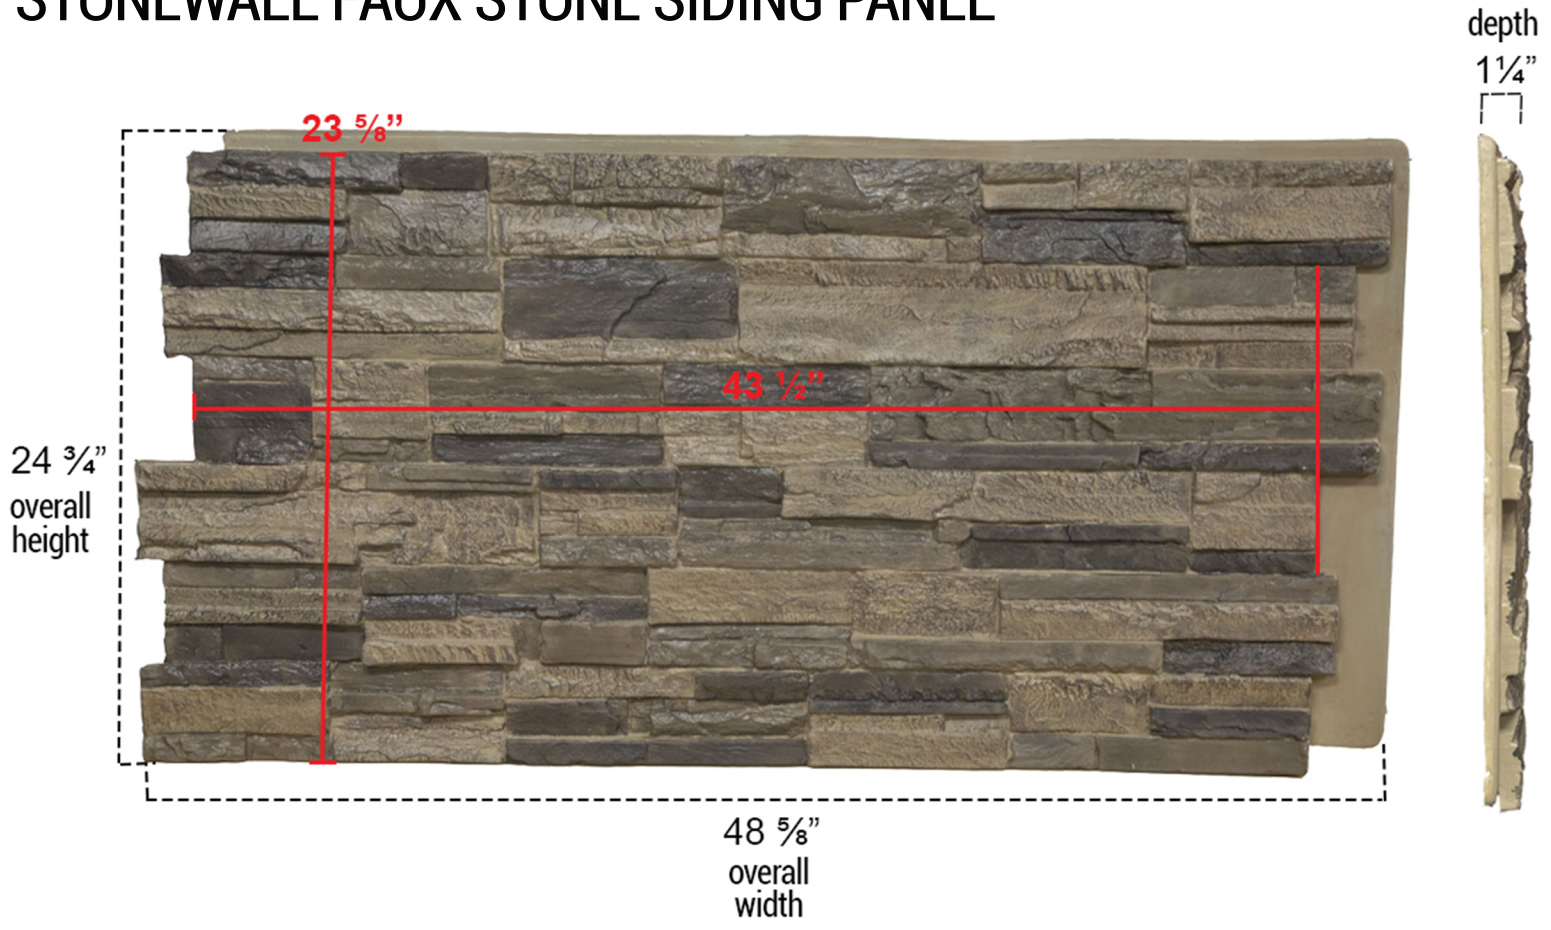

48 5/8-INCH W X 24 3/4-INCH H X 1 1/4-INCH D CASCADE STACKED STONE STONEWALL FAUX STONE SIDING PANEL

FINISH OPTIONS

P:866.607.0453 | F: 866.591.3143
2300 W. Main St. | Clarksville, TX 75426
sales@ekenamillwork.com | www.ekenamillwork.com